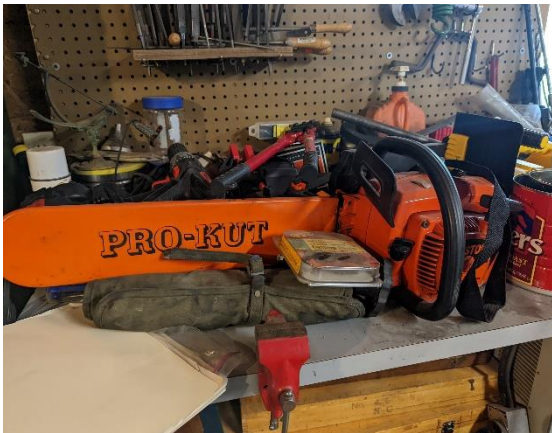

Farmland Auction & Realty Co., Inc.

Roger Legleiter, Licensed R/E Sales & Auctioneer
1390 E. 8th, Unit A Hays, KS 67601
E-mail: farmland@farmlandauction.com

(785) 628-2851

Jason Pfeifer, Broker & Auctioneer
Brandon Pfeifer, Auctioneer
Web: www.farmlandauction.com