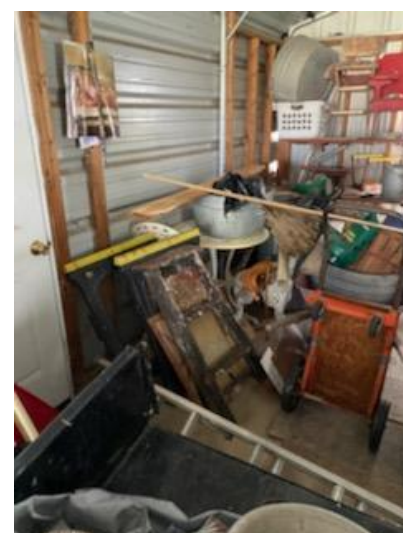

MISCELLANEOUS ITEMS:

- Rod Iron patio chairs and table
- Yard cart
- Garden push plow

This is just a partial listing and many of the items were already boxed prior to listing we expect many surprises during set-up. Pfeifer Brothers, Auctioneers are agents of the sellers and are not responsible for accidents or theft. All items must be paid for and removed the day of sale. No guarantees or warranties will be expressed or implied.

Brandon Pfeifer
Personal Property Auctioneer
785-650-7588

www.pfeiferbrothersauction.com
pfeiferauction@gmail.com

pfeifer brothers
auctioneers

Jason Pfeifer
R/E Licensed Broker &
Auctioneer
785-483-1805

Real Estate licensed:
Farmland Auction & Realty Co., Inc.